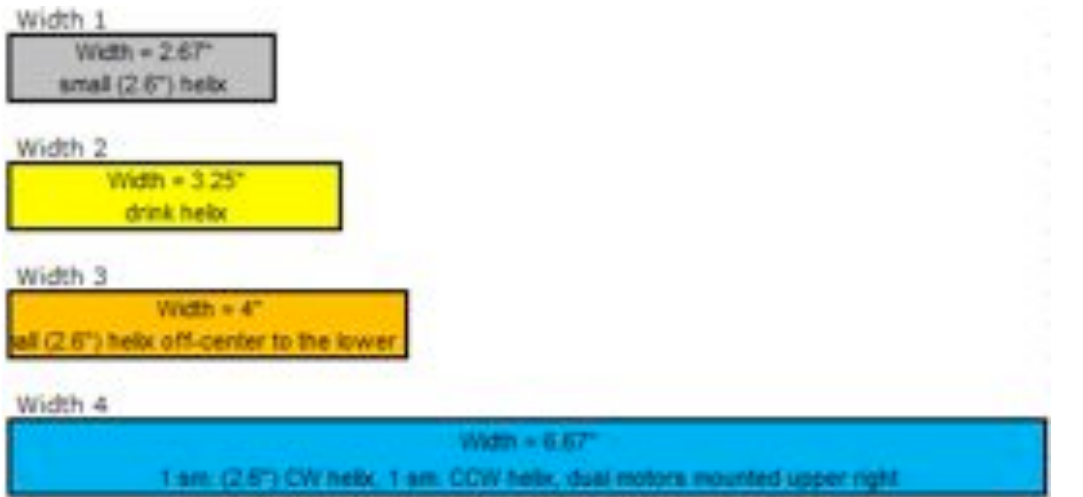

Largeur des espaces:

- Gris : 2,67 pouces
- Jaune 3,25 pouces
- Orange 4 pouces
- Bleu: 6,67 pouces

Hauteur des 6 Rangées en pouces de hauts en bas.

- 6.5"
- 7"
- 7"
- 7.25"
- 9"
- 9"

Bicycle Products

The products are specified to help cyclists in an emergency situation. Following that theme, tubes and lights are top sellers in this category. If you have new product needs, we recommend that you test vending a couple items of a product to ensure the product reliably vends. Items like U locks should not be moved in the machine to avoid vending problems.